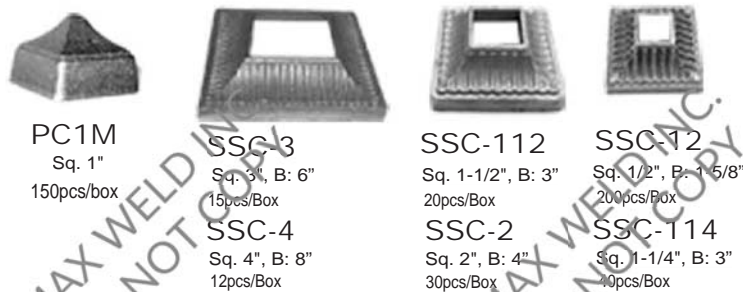

Cast Iron Ball Caps & Plastic Caps

Cast Iron Post Ball

- | | | | | | |
|------------|------------------|--------------------|--------------------|-------------------|------------------|
| PB3 Sq. 3" | PB1 Sq. 1" | PBH3 Ball: 3-1/2" | PB3T Sq. 3" | PBB112 Sq. 1-1/2" | PBD1 Ball: 1" |
| PB4 Sq. 4" | PB114 Sq. 1-1/4" | 3-1/2"x5-1/2" | 3-1/2"x6" | PBB114 Sq. 1-1/4" | Fits 1" |
| PB5 Sq. 5" | PB112 Sq. 1-1/2" | Sq. 3" | PB2T 2-3/8"x4-3/4" | PBB1 Sq. 1" | PBD34 Ball: 7/8" |
| PB6 Sq. 6" | PB2 Sq. 2" | PBH2 2-1/2"x3-1/2" | Sq. 2" | Ball Size: 1-1/2" | Fits 3/4" |
| | PB25 Sq. 2-1/2" | Sq. 2" | | | |

Cast Iron Post Cap

- | | |
|-----------------|------------------|
| PC25 Sq. 2-1/2" | PC1 Sq. 1" |
| PC3 Sq. 3" | PC114 Sq. 1-1/4" |
| PC4 Sq. 4" | PC112 Sq. 1-1/2" |
| PC6 Sq. 6" | PC2 Sq. 2" |

Cast Iron Shoe Cover

- | | | | |
|-------------|---------------------|---------------------------|----------------------------|
| PC1M Sq. 1" | SSC-3 Sq. 3", B: 6" | SSC-112 Sq. 1-1/2", B: 3" | SSC-12 Sq. 1/2", B: 1-5/8" |
| 150pcs/box | 15pcs/Box | 20pcs/Box | 200pcs/Box |
| | SSC-4 Sq. 4", B: 8" | SSC-2 Sq. 2", B: 4" | SSC-114 Sq. 1-1/4", B: 3" |
| | 12pcs/Box | 30pcs/Box | 40pcs/Box |