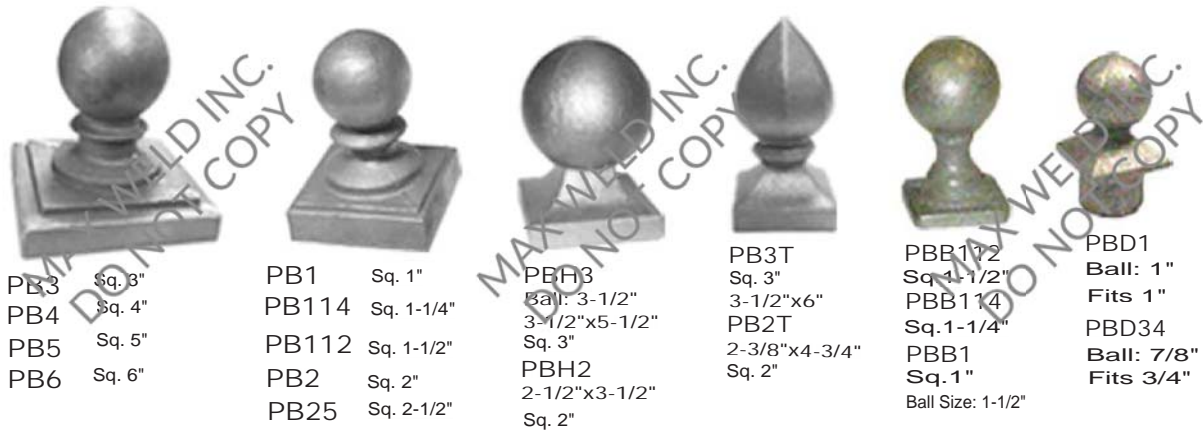

Cast Iron Ball Caps & Plastic Caps

Cast Iron Post Ball

- | | | | | | |
|------------|------------------|--------------------|--------------------|-------------------|------------------|
| PB3 Sq. 3" | PB1 Sq. 1" | PBH3 Ball: 3-1/2" | PB3T Sq. 3" | PBB112 Sq. 1-1/2" | PBD1 Ball: 1" |
| PB4 Sq. 4" | PB114 Sq. 1-1/4" | 3-1/2"x5-1/2" | 3-1/2"x6" | PBB114 Sq. 1-1/4" | Fits 1" |
| PB5 Sq. 5" | PB112 Sq. 1-1/2" | Sq. 3" | PB2T 2-3/8"x4-3/4" | PBB1 Sq. 1" | PBD34 Ball: 7/8" |
| PB6 Sq. 6" | PB2 Sq. 2" | PBH2 2-1/2"x3-1/2" | Sq. 2" | Ball Size: 1-1/2" | Fits 3/4" |
| | PB25 Sq. 2-1/2" | Sq. 2" | | | |

- | | | | |
|-------------|---------------------|---------------------------|----------------------------|
| PC1M Sq. 1" | SSC-3 Sq. 3", B: 6" | SSC-112 Sq. 1-1/2", B: 3" | SSC-12 Sq. 1/2", B: 1-5/8" |
| 150pcs/box | 15pcs/Box | 20pcs/Box | 200pcs/Box |
| | SSC-4 Sq. 4", B: 8" | SSC-2 Sq. 2", B: 4" | SSC-114 Sq. 1-1/4", B: 3" |
| | 12pcs/Box | 30pcs/Box | 40pcs/Box |