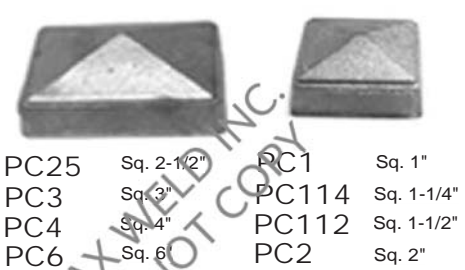

Cast Iron Ball Caps & Plastic Caps

Cast Iron Post Ball

- | | | | | | |
|------------|------------------|--------------------|--------------------|-------------------|------------------|
| PB3 Sq. 3" | PB1 Sq. 1" | PBH3 Ball: 3-1/2" | PB3T Sq. 3" | PBB112 Sq. 1-1/2" | PBD1 Ball: 1" |
| PB4 Sq. 4" | PB114 Sq. 1-1/4" | 3-1/2"x5-1/2" | 3-1/2"x6" | PBB114 Sq. 1-1/4" | Fits 1" |
| PB5 Sq. 5" | PB112 Sq. 1-1/2" | Sq. 3" | PB2T 2-3/8"x4-3/4" | PBB1 Sq. 1" | PBD34 Ball: 7/8" |
| PB6 Sq. 6" | PB2 Sq. 2" | PBH2 2-1/2"x3-1/2" | Sq. 2" | Ball Size: 1-1/2" | Fits 3/4" |
| | PB25 Sq. 2-1/2" | Sq. 2" | | | |

Cast Iron Post Cap

- | | |
|-----------------|------------------|
| PC25 Sq. 2-1/2" | PC1 Sq. 1" |
| PC3 Sq. 3" | PC114 Sq. 1-1/4" |
| PC4 Sq. 4" | PC112 Sq. 1-1/2" |
| PC6 Sq. 6" | PC2 Sq. 2" |

Cast Iron Shoe Cover

- | | | | |
|-------------|---------------------|---------------------------|----------------------------|
| PC1M Sq. 1" | SSC-3 Sq. 3", B: 6" | SSC-112 Sq. 1-1/2", B: 3" | SSC-12 Sq. 1/2", B: 1-5/8" |
| 150pcs/box | 15pcs/Box | 20pcs/Box | 200pcs/Box |
| | SSC-4 Sq. 4", B: 8" | SSC-2 Sq. 2", B: 4" | SSC-114 Sq. 1-1/4", B: 3" |
| | 12pcs/Box | 30pcs/Box | 40pcs/Box |